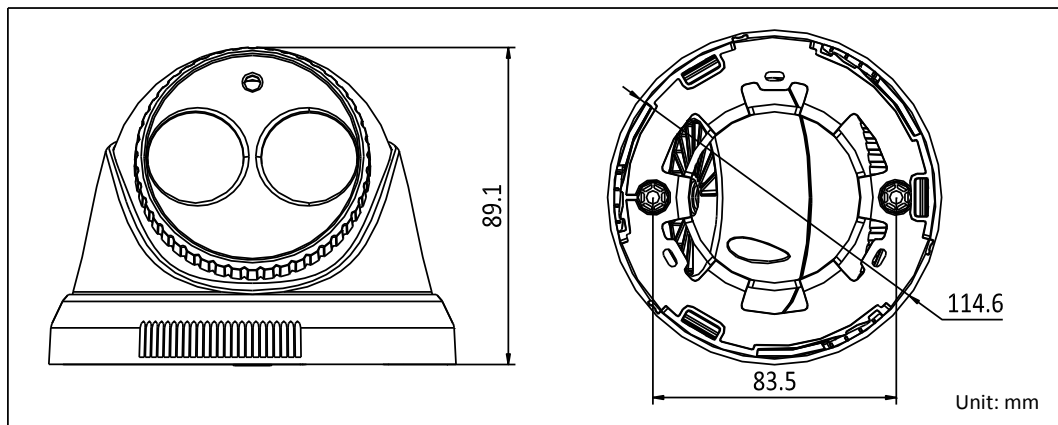

Working Temperature/Humidity	-40 °C - 60 °C (-40 °F - 140 °F) Humidity 90% or less (non-condensing)
Power Supply	12V DC
Power Consumption	Max. 4W
Weather Proof Ratings	IP66
IR Range	Up to 40m
Dimension	Φ114.6 × 89.1mm(Φ4.5" × 3.5")
Weight	Net weight: 286 g (0.63 lb)
	Shipping weight: 365 g (0.8 lb)

Order Model

DS-2CE56C2T-IT3

Dimension

Accessories