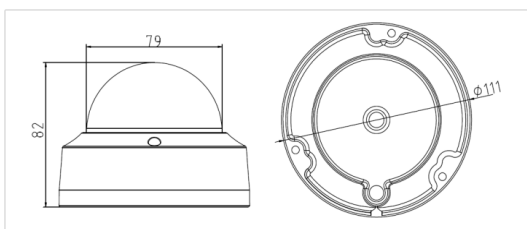

DS-2CD2112-I 1.3MP IR Fix Dome Camera

Key features

- 1.3 megapixel high resolution
- HD real-time video
- 3D DNR & DWDR & BLC
- IR LEDs: up to 30m
- IP66
- Vandal-proof
- PoE

Dimensions

Unit: mm

DS-2CD2112-I	
Camera	
Image sensor	1/3" progressive scan CMOS
Min. illumination	0.01 lux@F1.2, AGC ON 0 lux with IR
Shutter time	1/25s (30s) ~ 1/100,000s
Lens	4mm@F2.0, angle of view: 73.1° (2.8mm, 6mm, 12mm optional)
Lens mount	M12
Angle adjustment	Pan: 0° ~ 355°, tilt: 0° ~ 65°
Digital noise reduction	3D DNR
Wide dynamic range	Digital WDR
Day & night	ICR
Compression standard	
Video compression	H.264 / MJPEG
H.264 codec profile	Main profile
Bit rate	32 Kbps ~ 16 Mbps
Dual stream	Yes
Image	
Max. image resolution	1280 × 960
Frame rate	50Hz: 25fps (1280 × 960), 25fps (1280 × 720), 25fps (704 × 576), 25fps (640 × 480) 60Hz: 30fps (1280 × 960), 30fps (1280 × 720), 30fps (704 × 576), 30fps (640 × 480)
Image settings	Saturation, brightness, contrast adjustable through client software or web browser
BLC	Yes, zone configurable
Network	
Network storage	NAS (iSCSI optional)
Alarm trigger	Motion detection, tampering alarm
Protocols	TCP/IP, ICMP, HTTP, HTTPS, FTP, DHCP, DNS, DDNS, RTP, RTSP, RTCP, PPPoE, NTP, UPnP, SMTP, SNMP, IGMP, 802.1X, QoS, IPv6, Bonjour (SIP optional)
System compatibility	ONVIF, PSIA, CGI
General functionalities	User authentication, watermark
Interface	
Communication interface	1 RJ45 10M / 100M ethernet port
General	
Operating conditions	-30°C ~ 60°C (-22°F ~ 140°F) humidity 95% or less (non-condensing)
Power supply	12 VDC ± 10%, PoE (802.3af)
Power consumption	Max. 5W (max. 7W with ICR on)
Impact protection	IEC60068-275Eh, 50J; EN50102, up to IK10
Ingress protection	IP66
IR range	-I: approx 20 to 30 meters
Dimensions	Φ 111 × 82 mm
Weight	500g (1.1 lbs)