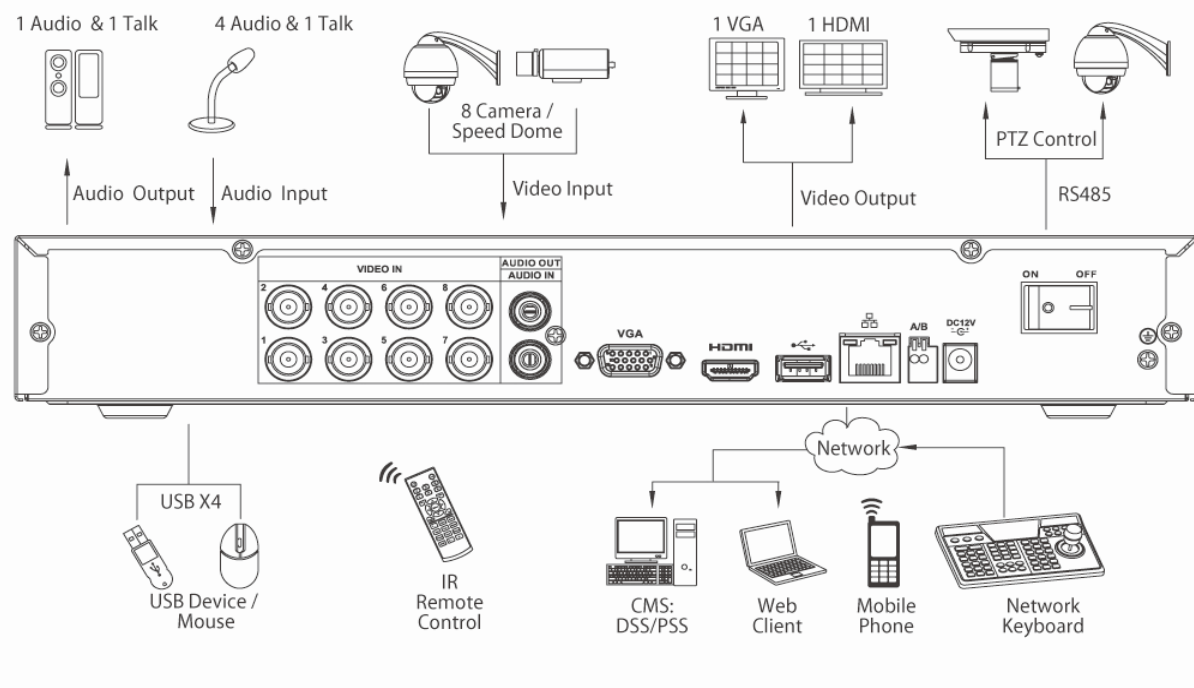

DH-HCVR5104/5108H

Network Functions	HTTP, IPv4/IPv6, TCP/IP, UPNP, RTSP, UDP, SMTP, NTP, DHCP, DNS, PPPOE, DDNS, FTP, IP Filter
Max. User Access	128 users
Smart Phone	iPhone, iPad, Android, Windows Phone
Storage	
Internal HDD	1 SATA port, up to 4TB
Auxiliary Interface	
USB Interface	2 ports(1 Rear), USB2.0
RS485	1 port, For PTZ Control
General	
Power Supply	DC12V/2A
Power Consumption	10W(without HDD)
Working Environment	-10 ~ +55°C / 10~90%RH / 86~106kpa
Dimension(W×D×H)	Mini 1U, 325mm×245mm×45mm
Weight	1.5KG(without HDD)

System Connection

HCVR5108H System Connection

Dahua Technology Co., Ltd.

1187 BinAn Road, Binjiang District, Hangzhou, China

Tel: +86-571-87688883

Fax: +86-571-87688815

Email: overseas@dahuatech.com

www.dahuatech.com

*Design and specifications are subject to change without notice.

© 2013 Dahua Technology Co., Ltd.