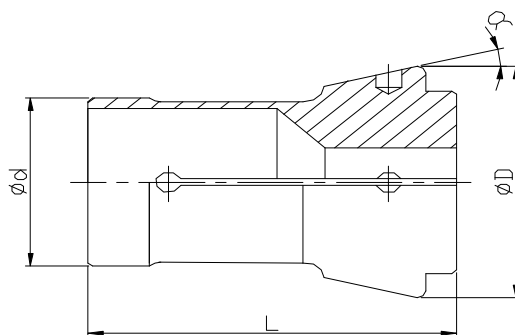

RIKEN SAD40

Dimensions Metric

Specification: d=48.0

L=84

D=66.0

α : 15°

Schaublin No.

DIN No.

Neukomm No.

Order No.	Product Title

1742R2.0	SAD40 Collet Round 2.0m/m
1742R2.5	SAD40 Collet Round 2.5m/m
1742R3.0	SAD40 Collet Round 3.0m/m
1742R3.5	SAD40 Collet Round 3.5m/m
1742R4.0	SAD40 Collet Round 4.0m/m
1742R4.5	SAD40 Collet Round 4.5m/m
1742R5.0	SAD40 Collet Round 5.0m/m
1742R5.5	SAD40 Collet Round 5.5m/m
1742R6.0	SAD40 Collet Round 6.0m/m
1742R6.5	SAD40 Collet Round 6.5m/m
1742R7.0	SAD40 Collet Round 7.0m/m
1742R7.5	SAD40 Collet Round 7.5m/m
1742R8.0	SAD40 Collet Round 8.0m/m
1742R8.5	SAD40 Collet Round 8.5m/m
1742R9.0	SAD40 Collet Round 9.0m/m
1742R9.5	SAD40 Collet Round 9.5m/m
1742R10.0	SAD40 Collet Round 10.0m/m
1742R10.5	SAD40 Collet Round 10.5m/m
1742R11.0	SAD40 Collet Round 11.0m/m
1742R11.5	SAD40 Collet Round 11.5m/m
1742R12.0	SAD40 Collet Round 12.0m/m
1742R12.5	SAD40 Collet Round 12.5m/m
1742R13.0	SAD40 Collet Round 13.0m/m
1742R13.5	SAD40 Collet Round 13.5m/m
1742R14.0	SAD40 Collet Round 14.0m/m
1742R14.5	SAD40 Collet Round 14.5m/m
1742R15.0	SAD40 Collet Round 15.0m/m
1742R15.5	SAD40 Collet Round 15.5m/m
1742R16.0	SAD40 Collet Round 16.0m/m
1742R16.5	SAD40 Collet Round 16.5m/m
1742R17.0	SAD40 Collet Round 17.0m/m
1742R17.5	SAD40 Collet Round 17.5m/m
1742R18.0	SAD40 Collet Round 18.0m/m
1742R18.5	SAD40 Collet Round 18.5m/m
1742R19.0	SAD40 Collet Round 19.0m/m
1742R19.5	SAD40 Collet Round 19.5m/m
1742R20.0	SAD40 Collet Round 20.0m/m
1742R20.5	SAD40 Collet Round 20.5m/m
1742R21.0	SAD40 Collet Round 21.0m/m

Order No.	Product Title

1742R38.5	SAD40 Collet Round 38.5m/m
1742R39.0	SAD40 Collet Round 39.0m/m
1742R39.5	SAD40 Collet Round 39.5m/m
1742R40.0	SAD40 Collet Round 40.0m/m
1742R40.5	SAD40 Collet Round 40.5m/m
1742R41.0	SAD40 Collet Round 41.0m/m
1742R41.5	SAD40 Collet Round 41.5m/m
1742R42.0	SAD40 Collet Round 42.0m/m

Hexagon

1742H3.0	SAD40 Collet Hexagon 3.0m/m
1742H4.0	SAD40 Collet Hexagon 4.0m/m
1742H5.0	SAD40 Collet Hexagon 5.0m/m
1742H6.0	SAD40 Collet Hexagon 6.0m/m
1742H7.0	SAD40 Collet Hexagon 7.0m/m
1742H8.0	SAD40 Collet Hexagon 8.0m/m
1742H9.0	SAD40 Collet Hexagon 9.0m/m
1742H10.0	SAD40 Collet Hexagon 10.0m/m
1742H11.0	SAD40 Collet Hexagon 11.0m/m
1742H12.0	SAD40 Collet Hexagon 12.0m/m
1742H13.0	SAD40 Collet Hexagon 13.0m/m
1742H14.0	SAD40 Collet Hexagon 14.0m/m
1742H15.0	SAD40 Collet Hexagon 15.0m/m
1742H16.0	SAD40 Collet Hexagon 16.0m/m
1742H17.0	SAD40 Collet Hexagon 17.0m/m
1742H18.0	SAD40 Collet Hexagon 18.0m/m
1742H19.0	SAD40 Collet Hexagon 19.0m/m
1742H20.0	SAD40 Collet Hexagon 20.0m/m
1742H21.0	SAD40 Collet Hexagon 21.0m/m
1742H22.0	SAD40 Collet Hexagon 22.0m/m
1742H23.0	SAD40 Collet Hexagon 23.0m/m
1742H24.0	SAD40 Collet Hexagon 24.0m/m
1742H25.0	SAD40 Collet Hexagon 25.0m/m
1742H26.0	SAD40 Collet Hexagon 26.0m/m
1742H27.0	SAD40 Collet Hexagon 27.0m/m
1742H28.0	SAD40 Collet Hexagon 28.0m/m
1742H29.0	SAD40 Collet Hexagon 29.0m/m
1742H30.0	SAD40 Collet Hexagon 30.0m/m
1742H31.0	SAD40 Collet Hexagon 31.0m/m