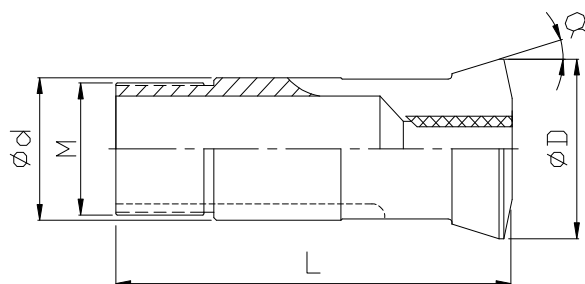

EGURO #6 (#15)	
Dimensions Metric (Carbide)	
Specification:	d= 19.0
	L=76
	D=26.0
α :	15°
Thread:	M18.5X1.2
Order No.	Product Title
2015R1.0	#6 Collet Round 1.0m/m
2015R1.5	#6 Collet Round 1.5m/m
2015R2.0	#6 Collet Round 2.0m/m
2015R2.5	#6 Collet Round 2.5m/m
2015R3.0	#6 Collet Round 3.0m/m
2015R3.5	#6 Collet Round 3.5m/m
2015R4.0	#6 Collet Round 4.0m/m
2015R4.5	#6 Collet Round 4.5m/m

Order No.	Product Title
2015R14.0	#6 Collet Round 14.0m/m
Hexagon	
2015H2.0	#6 Collet Hexagon 2.0m/m
2015H3.0	#6 Collet Hexagon 3.0m/m
2015H4.0	#6 Collet Hexagon 4.0m/m
2015H5.0	#6 Collet Hexagon 5.0m/m
2015H6.0	#6 Collet Hexagon 6.0m/m