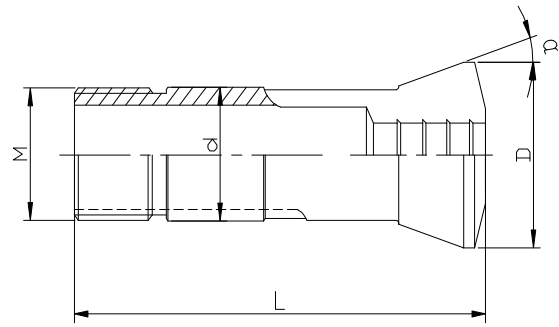

EGURO #10 (#25)

Dimensions inches (Steel)

Specification: d= 1.2590"

L=4.646"

D=1.654"

α : 15°

Thread: M32X1.5

Order No.	Product Title
-----------	---------------