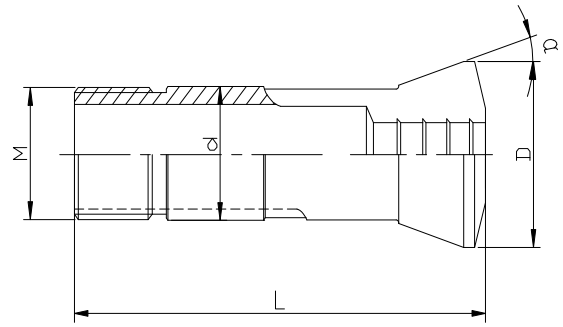

EGURO #10 (#25)

Dimensions Metric (Steel)

Specification: d= 32.0

L=118

D=42.0

α : 15°

Thread: M32X1.5

Order No.	Product Title		Order No.	Product Title	
1024R2.0	#10	Collet Round 2.0m/m	1024R23.0	#10	Collet Round 23.0m/m
1024R2.5	#10	Collet Round 2.5m/m	1024R23.5	#10	Collet Round 23.5m/m
1024R3.0	#10	Collet Round 3.0m/m	1024R24.0	#10	Collet Round 24.0m/m
1024R3.5	#10	Collet Round 3.5m/m	1024R24.5	#10	Collet Round 24.5m/m
1024R4.0	#10	Collet Round 4.0m/m	1024R25.0	#10	Collet Round 25.0m/m
1024R4.5	#10	Collet Round 4.5m/m	Hexagon		
1024R5.0	#10	Collet Round 5.0m/m	1024H3.0	#10	Collet Hexagon 3.0m/m
1024R5.5	#10	Collet Round 5.5m/m	1024H4.0	#10	Collet Hexagon 4.0m/m
1024R6.0	#10	Collet Round 6.0m/m	1024H5.0	#10	Collet Hexagon 5.0m/m
1024R6.5	#10	Collet Round 6.5m/m	1024H6.0	#10	Collet Hexagon 6.0m/m
1024R7.0	#10	Collet Round 7.0m/m	1024H7.0	#10	Collet Hexagon 7.0m/m
1024R7.5	#10	Collet Round 7.5m/m	1024H8.0	#10	Collet Hexagon 8.0m/m
1024R8.0	#10	Collet Round 8.0m/m	1024H9.0	#10	Collet Hexagon 9.0m/m
1024R8.5	#10	Collet Round 8.5m/m	1024H10.0	#10	Collet Hexagon 10.0m/m
1024R9.0	#10	Collet Round 9.0m/m	1024H11.0	#10	Collet Hexagon 11.0m/m
1024R9.5	#10	Collet Round 9.5m/m	1024H12.0	#10	Collet Hexagon 12.0m/m
1024R10.0	#10	Collet Round 10.0m/m	1024H13.0	#10	Collet Hexagon 13.0m/m
1024R10.5	#10	Collet Round 10.5m/m	1024H14.0	#10	Collet Hexagon 14.0m/m
1024R11.0	#10	Collet Round 11.0m/m	1024H15.0	#10	Collet Hexagon 15.0m/m
1024R11.5	#10	Collet Round 11.5m/m	1024H16.0	#10	Collet Hexagon 16.0m/m
1024R12.0	#10	Collet Round 12.0m/m	1024H17.0	#10	Collet Hexagon 17.0m/m
1024R12.5	#10	Collet Round 12.5m/m	1024H18.0	#10	Collet Hexagon 18.0m/m
1024R13.0	#10	Collet Round 13.0m/m	1024H19.0	#10	Collet Hexagon 19.0m/m
1024R13.5	#10	Collet Round 13.5m/m	1024H20.0	#10	Collet Hexagon 20.0m/m
1024R14.0	#10	Collet Round 14.0m/m	1024H21.0	#10	Collet Hexagon 21.0m/m
1024R14.5	#10	Collet Round 14.5m/m	Square		
1024R15.0	#10	Collet Round 15.0m/m	1024S3.0	#10	Collet Square 3.0m/m
1024R15.5	#10	Collet Round 15.5m/m	1024S4.0	#10	Collet Square 4.0m/m
1024R16.0	#10	Collet Round 16.0m/m	1024S5.0	#10	Collet Square 5.0m/m
1024R16.5	#10	Collet Round 16.5m/m	1024S6.0	#10	Collet Square 6.0m/m
1024R17.0	#10	Collet Round 17.0m/m	1024S7.0	#10	Collet Square 7.0m/m
1024R17.5	#10	Collet Round 17.5m/m	1024S8.0	#10	Collet Square 8.0m/m
1024R18.0	#10	Collet Round 18.0m/m	1024S9.0	#10	Collet Square 9.0m/m
1024R18.5	#10	Collet Round 18.5m/m	1024S10.0	#10	Collet Square 10.0m/m
1024R19.0	#10	Collet Round 19.0m/m	1024S11.0	#10	Collet Square 11.0m/m
1024R19.5	#10	Collet Round 19.5m/m	1024S12.0	#10	Collet Square 12.0m/m
1024R20.0	#10	Collet Round 20.0m/m	1024S13.0	#10	Collet Square 13.0m/m
1024R20.5	#10	Collet Round 20.5m/m	1024S14.0	#10	Collet Square 14.0m/m
1024R21.0	#10	Collet Round 21.0m/m	1024S15.0	#10	Collet Square 15.0m/m
1024R21.5	#10	Collet Round 21.5m/m	1024S16.0	#10	Collet Square 16.0m/m
1024R22.0	#10	Collet Round 22.0m/m	1024S17.0	#10	Collet Square 17.0m/m
1024R22.5	#10	Collet Round 22.5m/m