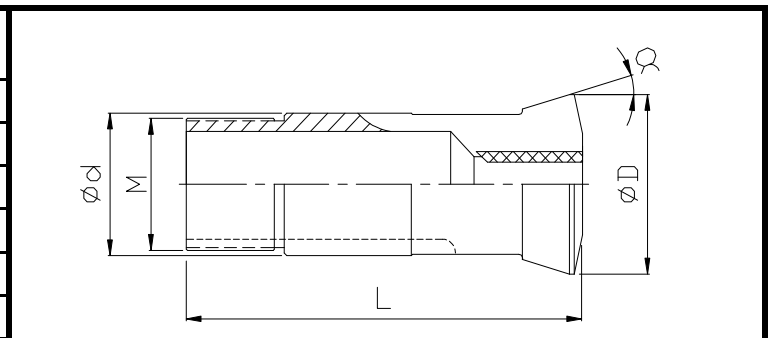

EGURO #10 (#25)

Dimensions inches (Steel)

Specification: d= 1.2590"

L=4.646"

D=1.654"

α : 15°

Thread: M32X1.5

Order No.	Product Title
-----------	---------------

EGURO #10 (#25)	
Dimensions Metric (Carbide)	
Specification:	d= 32.0
	L=118
	D=42.0
α :	15°
Thread:	M32X1.5

Order No.	Product Title
2024R2.0	#10 Collet Round 2.0m/m
2024R2.5	#10 Collet Round 2.5m/m
2024R3.0	#10 Collet Round 3.0m/m
2024R3.5	#10 Collet Round 3.5m/m
2024R4.0	#10 Collet Round 4.0m/m
2024R4.5	#10 Collet Round 4.5m/m
2024R5.0	#10 Collet Round 5.0m/m
2024R5.5	#10 Collet Round 5.5m/m
2024R6.0	#10 Collet Round 6.0m/m
2024R6.5	#10 Collet Round 6.5m/m
2024R7.0	#10 Collet Round 7.0m/m
2024R7.5	#10 Collet Round 7.5m/m
2024R8.0	#10 Collet Round 8.0m/m
2024R8.5	#10 Collet Round 8.5m/m
2024R9.0	#10 Collet Round 9.0m/m
2024R9.5	#10 Collet Round 9.5m/m
2024R10.0	#10 Collet Round 10.0m/m
2024R10.5	#10 Collet Round 10.5m/m
2024R11.0	#10 Collet Round 11.0m/m
2024R11.5	#10 Collet Round 11.5m/m
2024R12.0	#10 Collet Round 12.0m/m
2024R12.5	#10 Collet Round 12.5m/m
2024R13.0	#10 Collet Round 13.0m/m
2024R13.5	#10 Collet Round 13.5m/m
2024R14.0	#10 Collet Round 14.0m/m