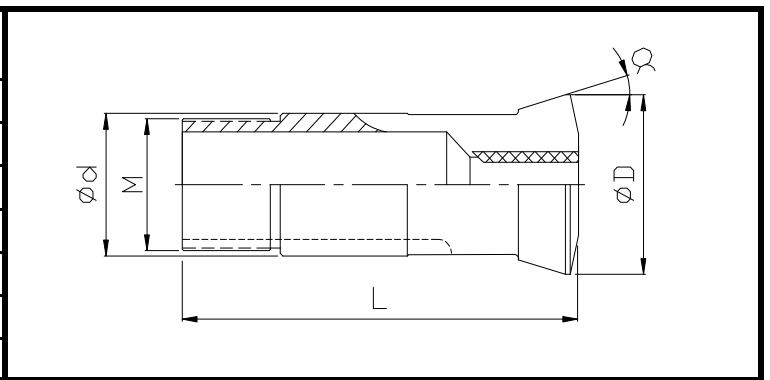

2024R14.5	#10 Collet Round	14.5m/m	2024S3.0	#10 Collet Square	3.0m/m
2024R15.0	#10 Collet Round	15.0m/m	2024S4.0	#10 Collet Square	4.0m/m
2024R15.5	#10 Collet Round	15.5m/m	2024S5.0	#10 Collet Square	5.0m/m
2024R16.0	#10 Collet Round	16.0m/m	2024S6.0	#10 Collet Square	6.0m/m
2024R16.5	#10 Collet Round	16.5m/m	2024S7.0	#10 Collet Square	7.0m/m
2024R17.0	#10 Collet Round	17.0m/m	2024S8.0	#10 Collet Square	8.0m/m
2024R17.5	#10 Collet Round	17.5m/m	2024S9.0	#10 Collet Square	9.0m/m
2024R18.0	#10 Collet Round	18.0m/m	2024S10.0	#10 Collet Square	10.0m/m
2024R18.5	#10 Collet Round	18.5m/m	2024S11.0	#10 Collet Square	11.0m/m
2024R19.0	#10 Collet Round	19.0m/m	2024S12.0	#10 Collet Square	12.0m/m
2024R19.5	#10 Collet Round	19.5m/m	2024S13.0	#10 Collet Square	13.0m/m
2024R20.0	#10 Collet Round	20.0m/m	2024S14.0	#10 Collet Square	14.0m/m
2024R20.5	#10 Collet Round	20.5m/m	2024S15.0	#10 Collet Square	15.0m/m
2024R21.0	#10 Collet Round	21.0m/m	2024S16.0	#10 Collet Square	16.0m/m
2024R21.5	#10 Collet Round	21.5m/m	2024S17.0	#10 Collet Square	17.0m/m

EGURO #10 (#25)	
Dimensions inches (Carbide)	
Specification:	d= 1.2590"
	L=4.646"
	D=1.654"
α :	15°
Thread:	M32X1.5

Order No.	Product Title
2024R0.0781	#10 Collet Round .0781" (5/64")
2024R0.0938	#10 Collet Round .0938" (3/32")
2024R0.1094	#10 Collet Round .1094" (7/64")
2024R0.1250	#10 Collet Round .1250" (1/8")
2024R0.1406	#10 Collet Round .1406" (9/64")
2024R0.1562	#10 Collet Round .1562" (5/32")
2024R0.1719	#10 Collet Round .1719" (11/64")
2024R0.1875	#10 Collet Round .1875" (3/16")
2024R0.2031	#10 Collet Round .2031" (13/64")
2024R0.2188	#10 Collet Round .2188" (7/32")
2024R0.2344	#10 Collet Round .2344" (15/64")
2024R0.2500	#10 Collet Round .2500" (1/4")
2024R0.2656	#10 Collet Round .2656" (17/64")
2024R0.2812	#10 Collet Round .2812" (9/32")
2024R0.2969	#10 Collet Round .2969" (19/64")
2024R0.3125	#10 Collet Round .3125" (5/16")
2024R0.3281	#10 Collet Round .3281" (21/64")
2024R0.3438	#10 Collet Round .3438" (11/32")
2024R0.3594	#10 Collet Round .3594" (23/64")
2024R0.3750	#10 Collet Round .3750" (3/8")
2024R0.3906	#10 Collet Round .3906" (25/64")
2024R0.4062	#10 Collet Round .4062" (13/32")
2024R0.4219	#10 Collet Round .4219" (27/64")
2024R0.4375	#10 Collet Round .4375" (7/16")

Order No.	Product Title
2024R0.8594	#10 Collet Round .8594" (55/64")
2024R0.8750	#10 Collet Round .8750" (7/8")
2024R0.8906	#10 Collet Round .8906" (57/64")
2024R0.9062	#10 Collet Round .9062" (29/32")
Hexagon	
2024H0.1250	#10 Collet Hexagon .1250" (1/8")
2024H0.1562	#10 Collet Hexagon .1562" (5/32")
2024H0.1875	#10 Collet Hexagon .1875" (3/16")
2024H0.2188	#10 Collet Hexagon .2188" (7/32")
2024H0.2500	#10 Collet Hexagon .2500" (1/4")
2024H0.2812	#10 Collet Hexagon .2812" (9/32")
2024H0.3125	#10 Collet Hexagon .3125" (5/16")
2024H0.3438	#10 Collet Hexagon .3438" (11/32")
2024H0.3750	#10 Collet Hexagon .3750" (3/8")
2024H0.4062	#10 Collet Hexagon .4062" (13/32")
2024H0.4375	#10 Collet Hexagon .4375" (7/16")
2024H0.4688	#10 Collet Hexagon .4688" (15/32")
2024H0.5000	#10 Collet Hexagon .5000" (1/2")
2024H0.5312	#10 Collet Hexagon .5312" (17/32")
2024H0.5625	#10 Collet Hexagon .5625" (9/16")
2024H0.5938	#10 Collet Hexagon .5938" (19/32")
2024H0.6250	#10 Collet Hexagon .6250" (5/8")
2024H0.6562	#10 Collet Hexagon .6562" (21/32")