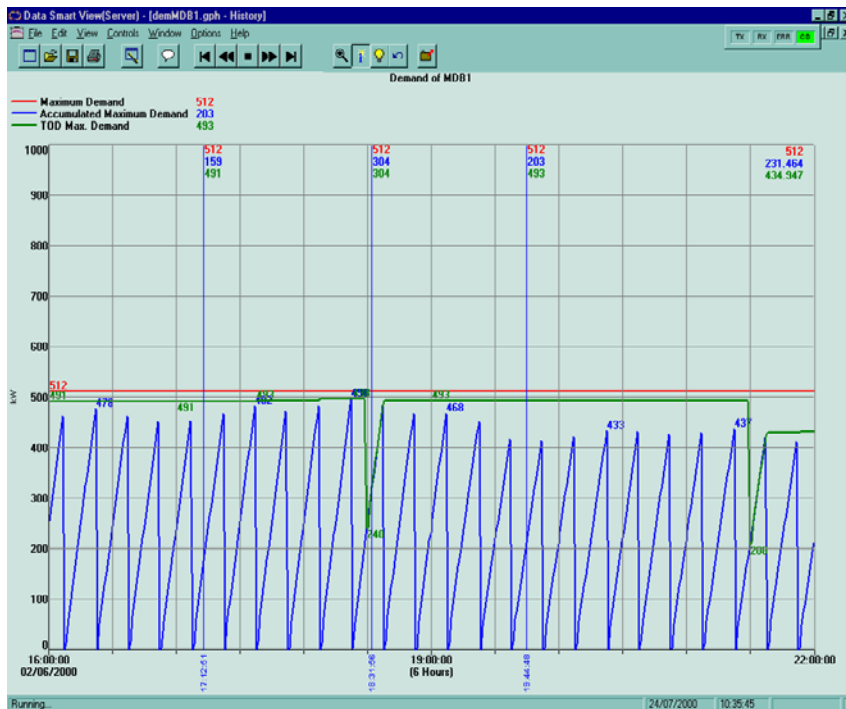

APS. THAI CONSTRUCTION CO.,LTD

WWW.aps-thaiconstruction.com

email.aps_ladkrabang2019@hotmail.com

Tel.02-918-7729

Mb. 084- 099 -8299

,088 – 205 -4431

Powerful Trend Viewing/Printing Tools