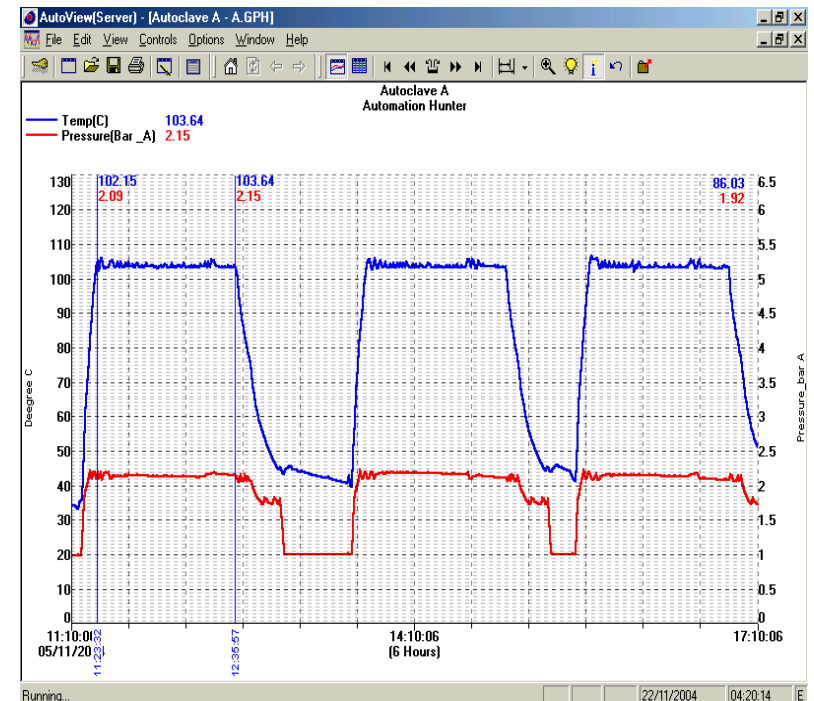

APS. THAI CONSTRUCTION CO.,LTD

WWW.aps-thaiconstruction.com

email.aps_ladkrabang2019@hotmail.com

Tel.02-918-7729

Mb. 084- 099 -8299

,088 – 205 -4431

Powerful Trend Viewing/Printing Tools