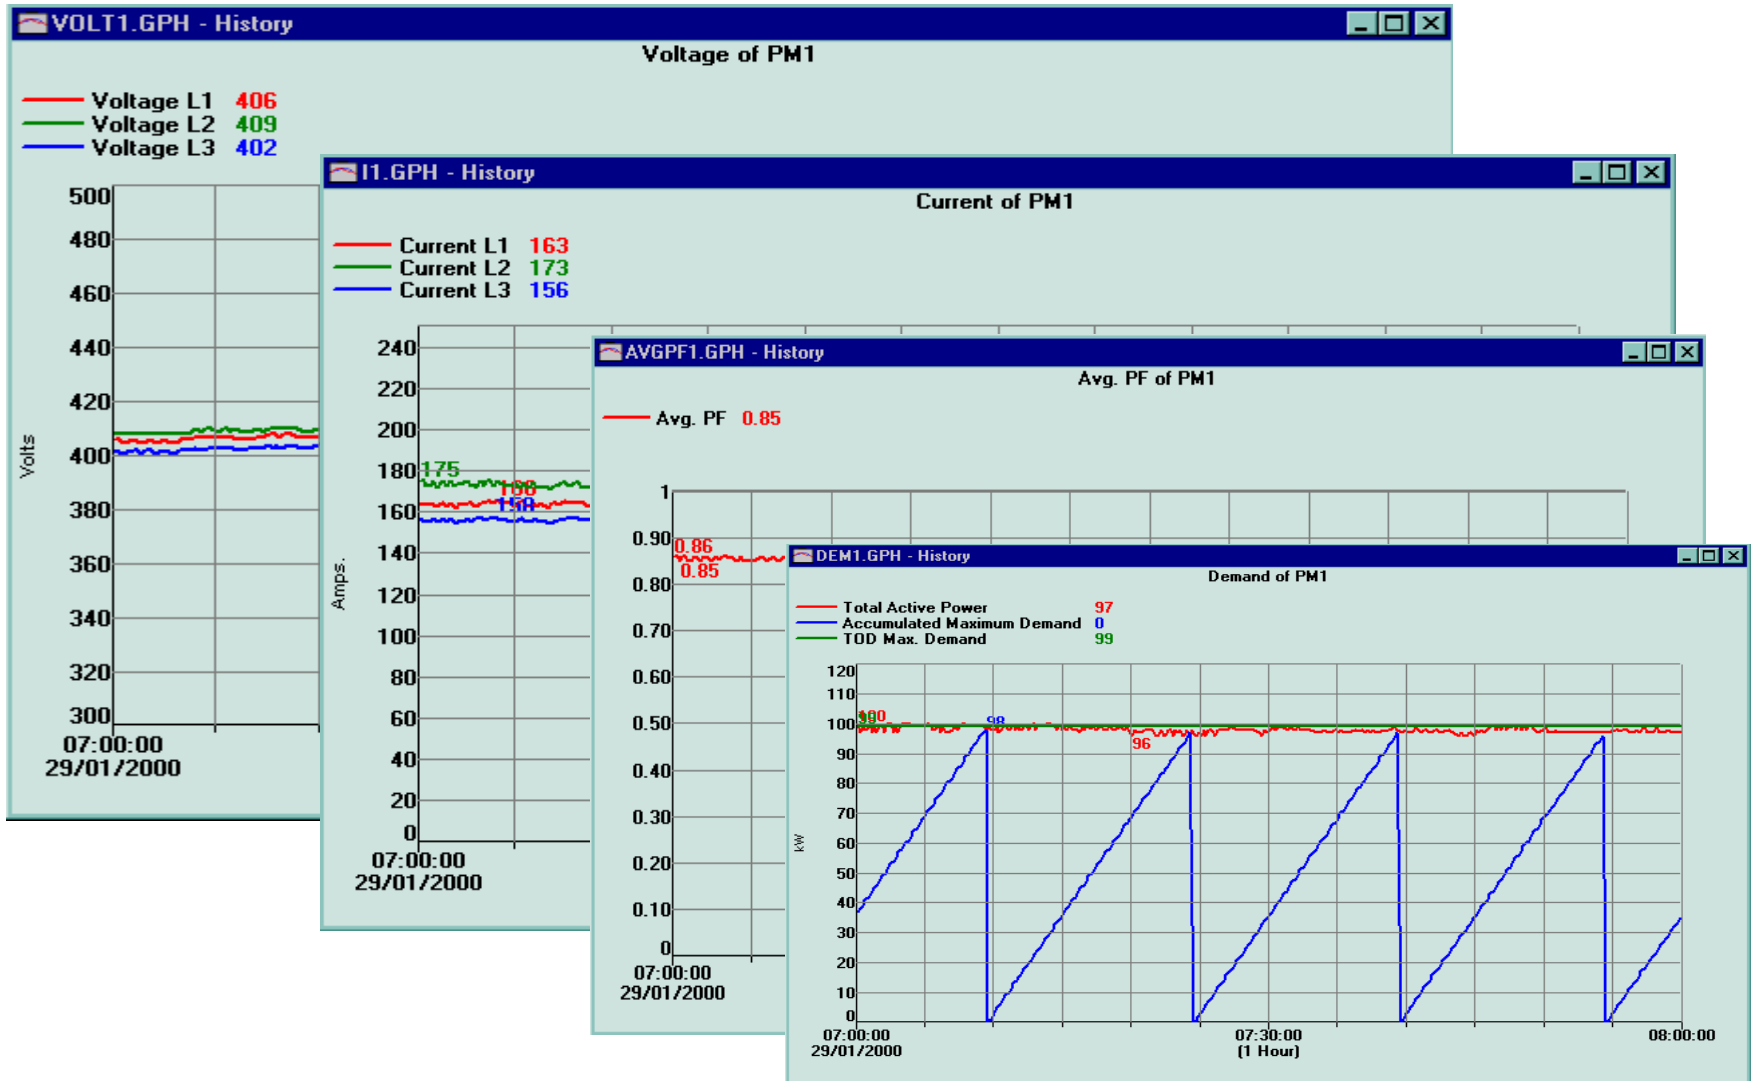

APS. THAI CONSTRUCTION CO.,LTD

WWW.aps-thaiconstruction.com

email.aps_ladkrabang2019@hotmail.com

Tel.02-918-7729

Mb. 084- 099 -8299

,088 – 205 -4431

Power Monitoring & Demand Control