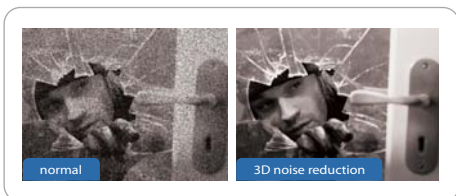

Dynamic Noise Reduction

AVer's SF2121H IP camera series features advanced automated 3D and 2D denoise adjustment to deliver cleaner, sharper images even in low lighting conditions and greater storage efficiency.