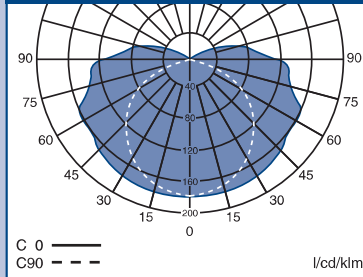

Dimension drawing | Polar curve | Accessories

eLLK 92018/18 / eLLK 92036 / eLLK 92036/36 / eLLK 92058 / eLLK 92058/58

Polar curve
eLLK 92018/18 / eLLK 92036/36

Polar curve
eLLK 92036 / eLLK 92058

Polar curve
eLLK 92058/58

Dimensions in mm