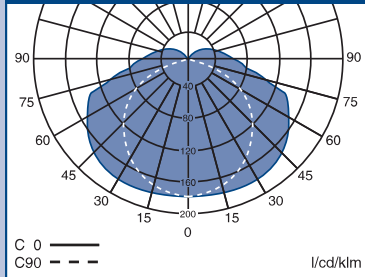

Dimension drawing | Polar curve | Accessories

eLLK 92018/18 / eLLK 92036 / eLLK 92036/36 / eLLK 92058 / eLLK 92058/58

Polar curve
eLLK 92018/18 / eLLK 92036/36

Polar curve
eLLK 92036 / eLLK 92058

Polar curve
eLLK 92058/58

Dimensions in mm