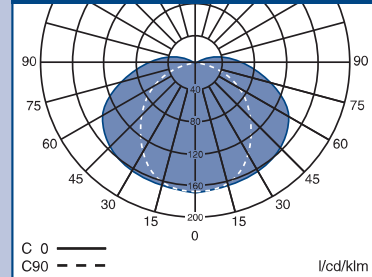

Dimension drawing | Polar curve | Accessories

eLLK 92018/18 / eLLK 92036 / eLLK 92036/36 / eLLK 92058 / eLLK 92058/58

Polar curve
eLLK 92018/18 / eLLK 92036/36

Polar curve
eLLK 92036 / eLLK 92058

Polar curve
eLLK 92058/58

Dimensions in mm