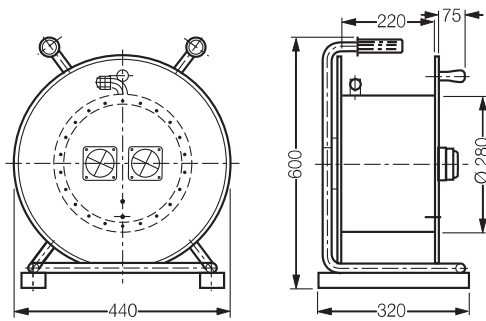

Ex-Cable reel: 16A 3- and 5-pole, 32A 4- and 5-pole

Stainless steel

Ex 502

Chassis

Dimension drawing

Stainless steel

All rubber type 502

Dimensions in mm