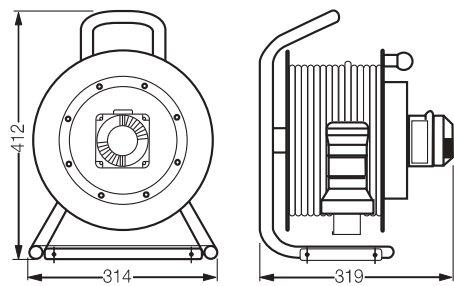

Ex-Cable reel: 16A 3- and 5-pole, 32A 4- and 5-pole

Stainless steel

Ex 502

Chassis

Dimension drawing

Stainless steel

All rubber type 502

Dimensions in mm