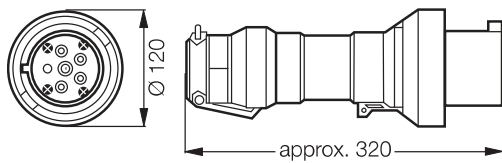

Plug

Wall socket

Dimension drawing | Wiring diagram

Wall socket 4/5-pole

Plug 4/5-pole

X = fixing dimensions

Dimensions in mm