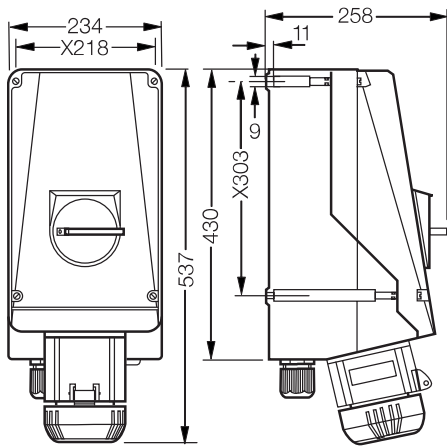

Plug

Wall socket

Dimension drawing | Wiring diagram

Wall socket 4/5-pole

Plug 4/5-pole

X = fixing dimensions

Dimensions in mm