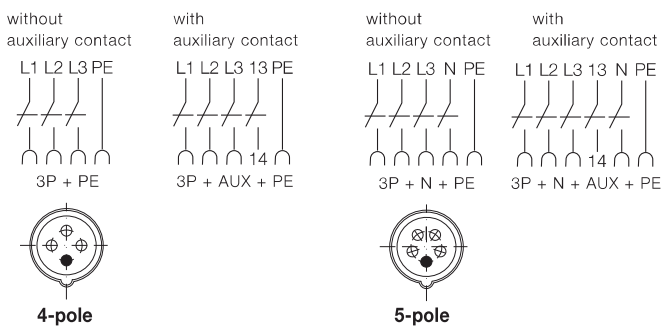

Plug

Wall socket

Dimension drawing | Wiring diagram

Wall socket 4/5-pole

Plug 4/5-pole

X = fixing dimensions

Dimensions in mm