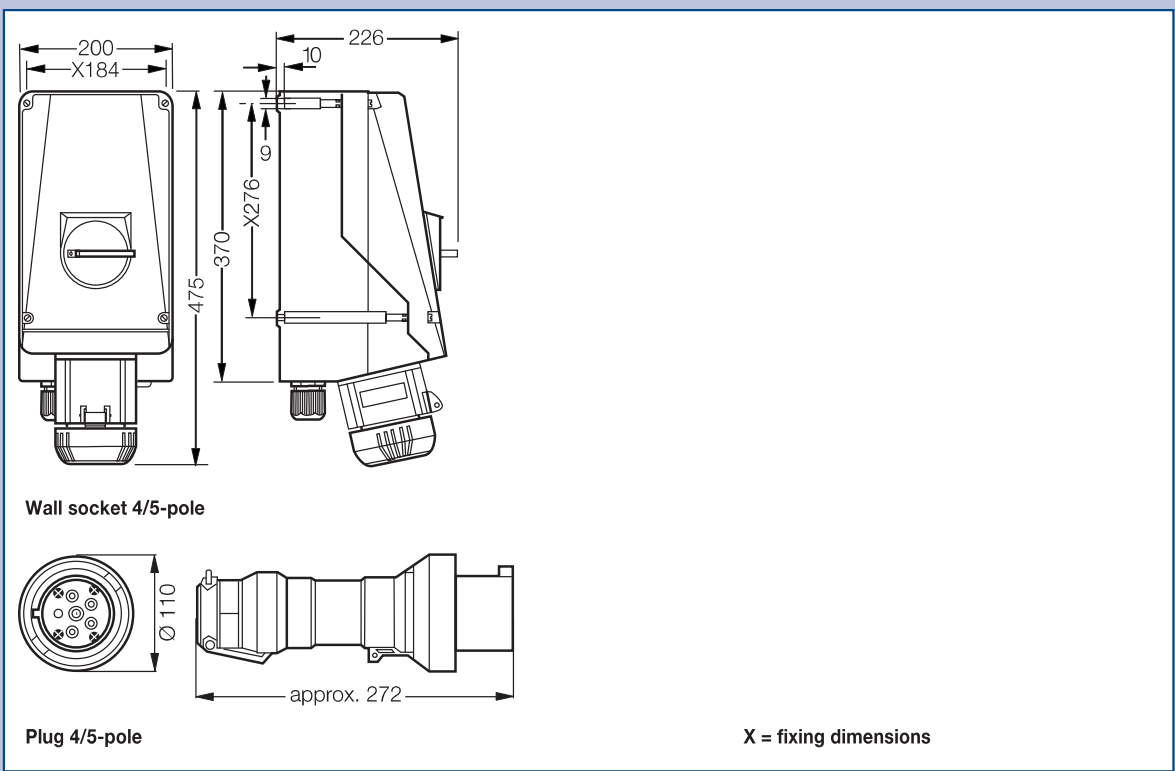

**63 A 4- and 5-pole up to 690 V**

Wall socket

Plug

**Dimension drawing | Wiring diagram**

Dimensions in mm