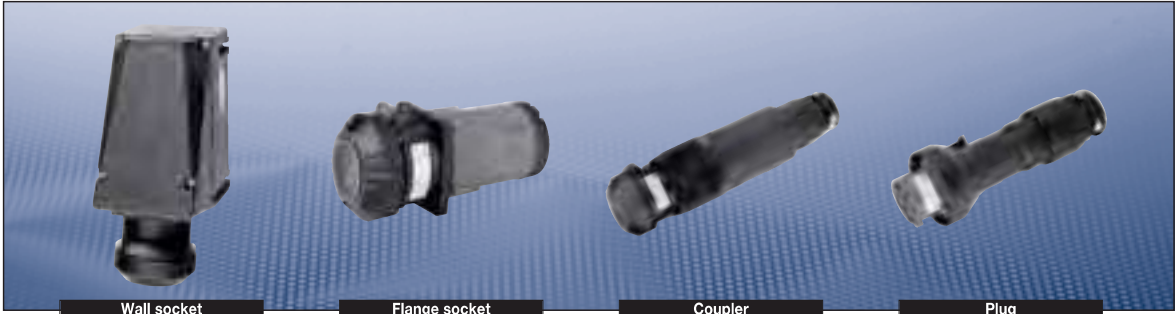

32A 4-pole up to 690 V
 32A 5-pole up to 415 V

Wall socket

Flange socket

Coupler

Plug

Dimension drawing | Wiring diagram

Dimensions in mm