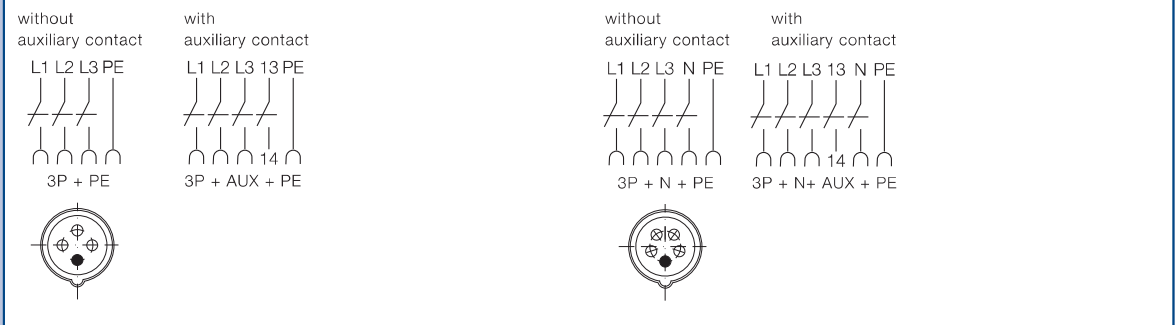

32A 4-pole up to 690 V
 32A 5-pole up to 415 V

Wall socket

Flange socket

Coupler

Plug

Dimension drawing | Wiring diagram

Dimensions in mm