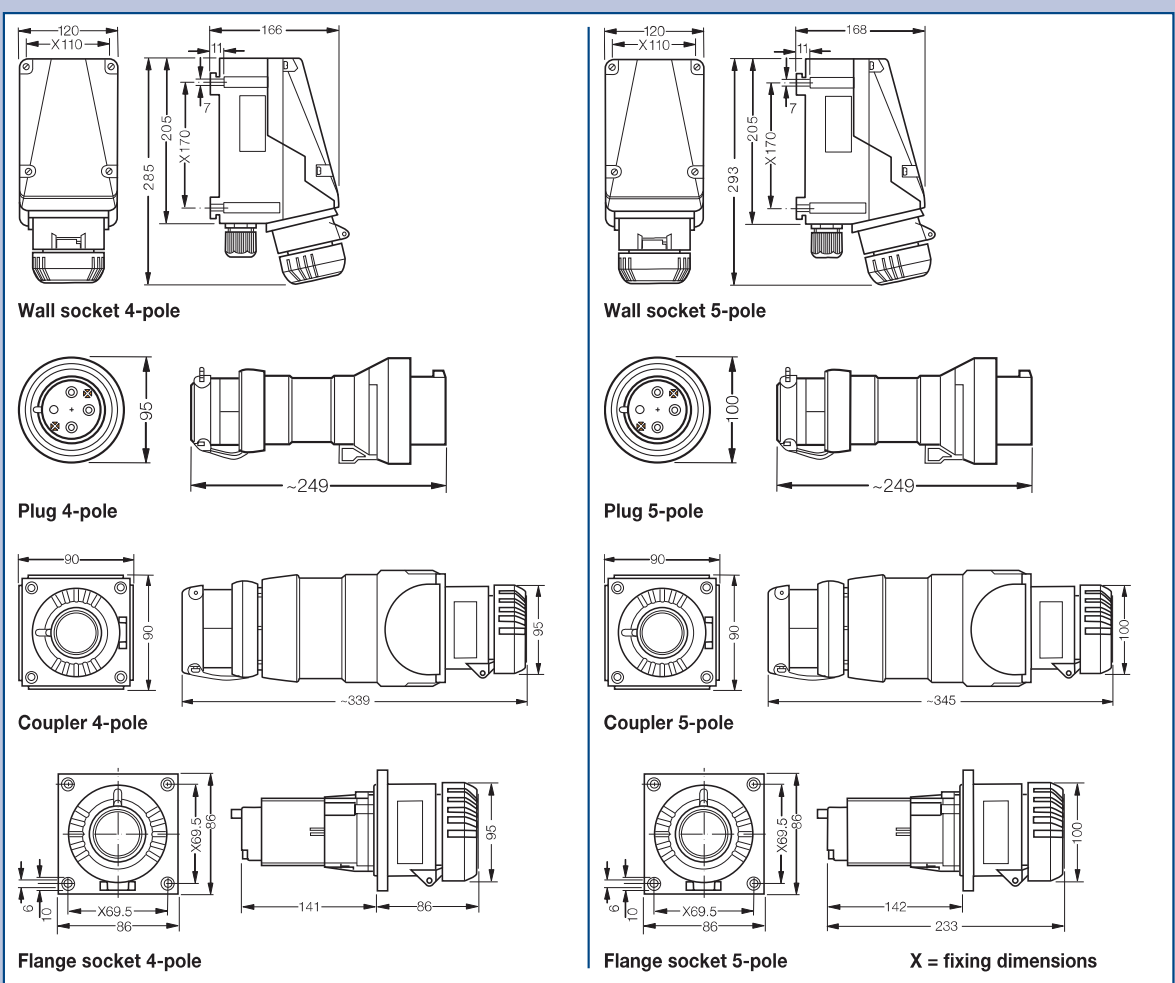

32A 4-pole up to 690 V
 32A 5-pole up to 415 V

Wall socket

Flange socket

Coupler

Plug

Dimension drawing | Wiring diagram

Dimensions in mm