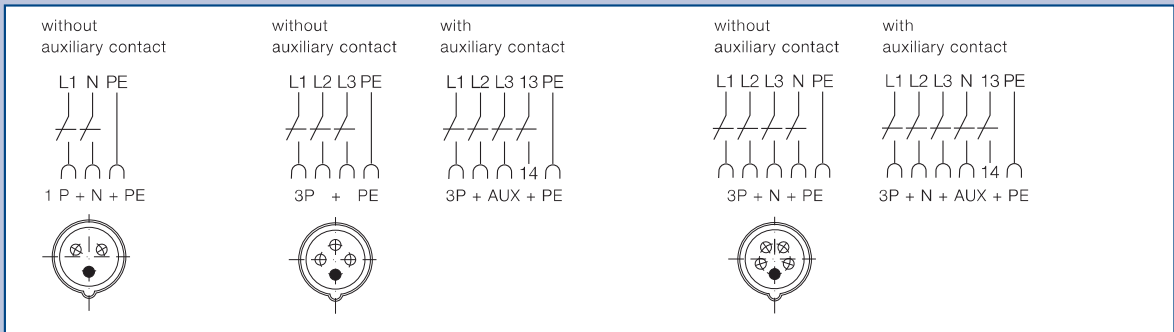

16A 3-pole, 4-pole and 5-pole up to 690 V

Wall socket

Flange socket

Coupler

Plug

Dimension drawing | Wiring diagram

Dimensions in mm