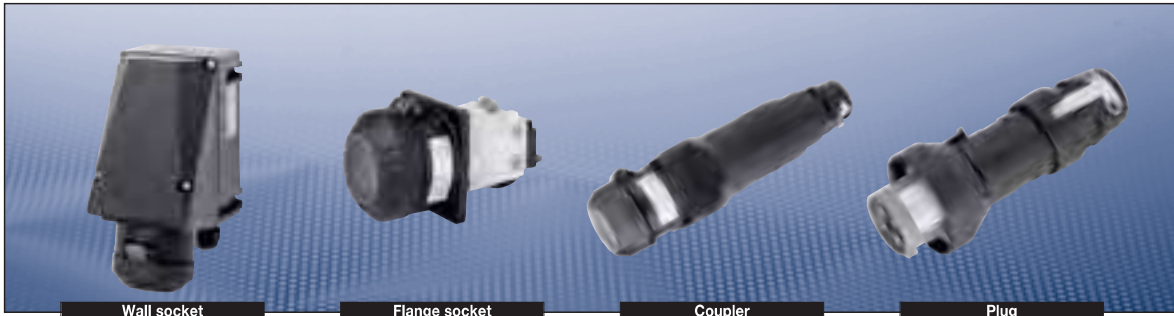

16A 3-pole, 4-pole and 5-pole up to 690 V

Wall socket

Flange socket

Coupler

Plug

Dimension drawing | Wiring diagram

Dimensions in mm