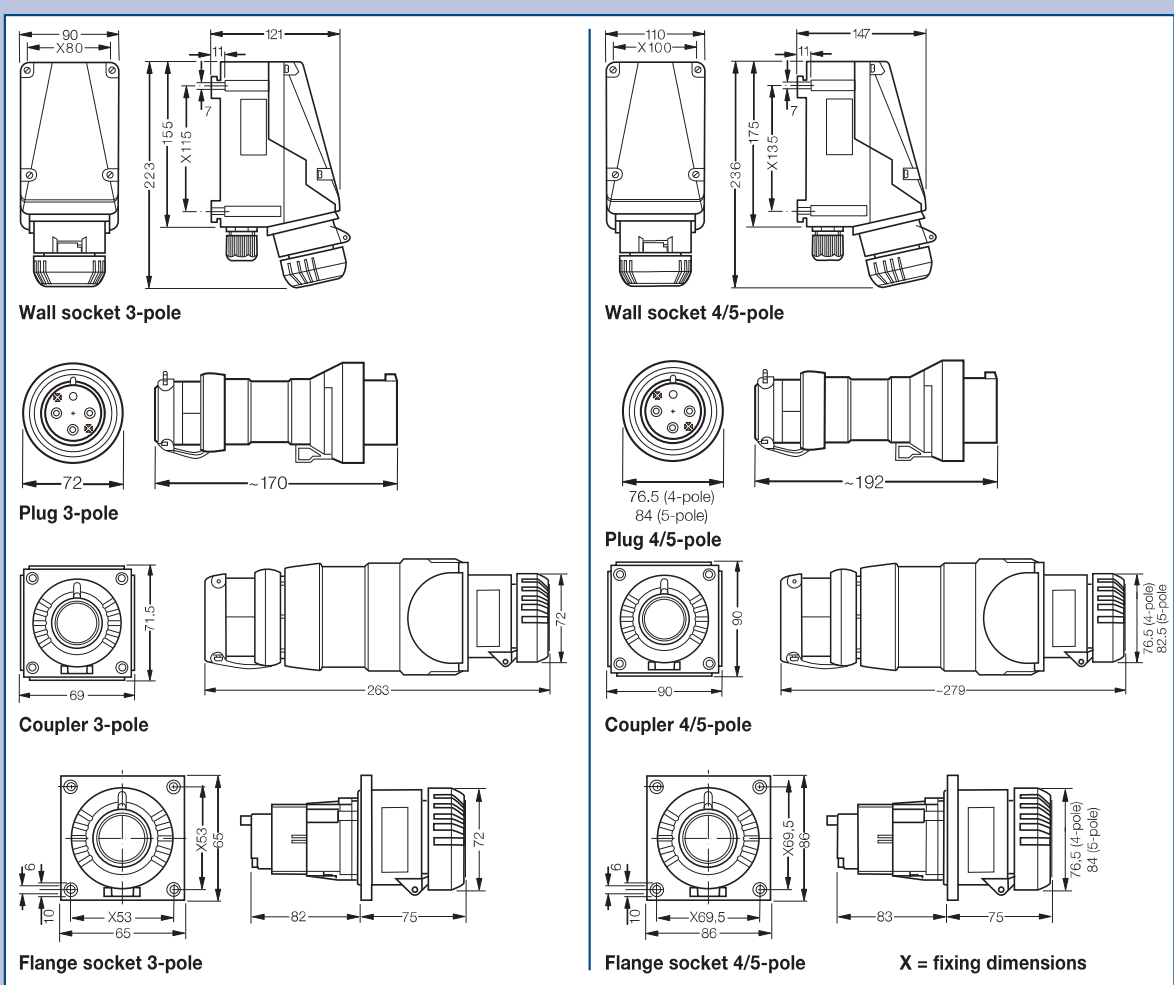

16A 3-pole, 4-pole and 5-pole up to 690 V

Wall socket

Flange socket

Coupler

Plug

Dimension drawing | Wiring diagram

Dimensions in mm