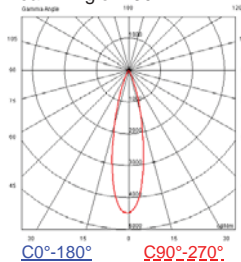

## SPECIFICATION

Parameter	Specification	Units
Power Consumption	72 @12Vdc	W
LEDs	36ea High Power LED	--
Input Voltage	12	Vdc
Operation Temperature	-30° ~ 50°	°C
IP Rating	65	--
Housing	Aluminum alloy	mm.
Weight	6.4	kg.

## ILLUMINANCE AND FIELD ANGLE

Product Code	Power Consumption	Field Angle	Flux(lm)[Typ.]	Color	CCT
30PJ000072GC010W	72 W	10°	3,500	Cool White	6,000K
30PJ000072GW010W		10°	2,460	Warm White	3,000K
30PJ000072GC030W		30°	3,500	Cool White	6,000K
30PJ000072GW030W		30°	2,460	Warm White	3,000K
30PJ000072GC300W		10°x30°	3,500	Cool White	6,000K
30PJ000072GW300W		10°x30°	2,460	Warm White	3,000K

## PHOTOMETRIC

Beam Angle = 10°

Center Beam Lux

	Cool White	Warm White	Beam Width 10°
5m	2,760 lx	1,930 lx	
10m	690 lx	480 lx	
20m	174 lx	120 lx	
30m	76 lx	54 lx	
40m	44 lx	30 lx	
50m	28 lx	19 lx	

Beam Angle = 30°

Center Beam Lux

	Cool White	Warm White	Beam Width 30°
5m	610 lx	426 lx	
10m	152 lx	106 lx	
20m	38 lx	27 lx	
30m	17 lx	12 lx	
40m	10 lx	7 lx	
50m	6 lx	4 lx	

Beam Angle = 10°x30°

Center Beam Lux

	Cool White	Warm White	Beam Width 10°x30°
5m	826 lx	578 lx	
10m	206 lx	144 lx	
20m	52 lx	36 lx	
30m	23 lx	16 lx	
40m	13 lx	9 lx	
50m	8 lx	6 lx	