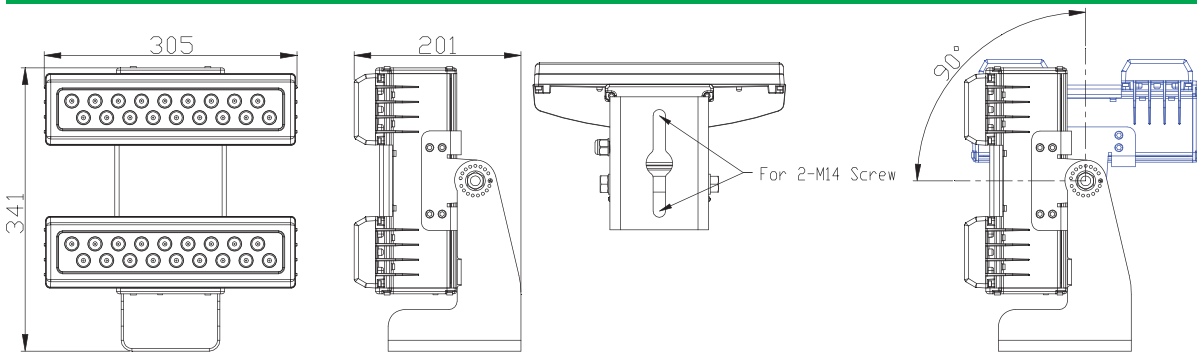

## Features

- Modularized design
- Narrow beam angle features precise aiming capabilities
- Integral power supply for 100~240Vac input
- LED modules driving by low-voltage DC without safety risk
- Switching mode and multi-channel constant current design
- High power factor design(>0.9 )
- IP65 ingress protection
- Long life and save maintenance cost

## DIMENSION

Unit: mm

Note: the luminaire power cable is 5m length.

## SPECIFICATION

Parameter	Specification	Units
Power Consumption	72 @12Vdc	W
LEDs	36ea High Power LED	--
Input Voltage	12	Vdc
Operation Temperature	-30° ~ 50°	°C
IP Rating	65	--
Housing	Aluminum alloy	mm.
Weight	6.4	kg.