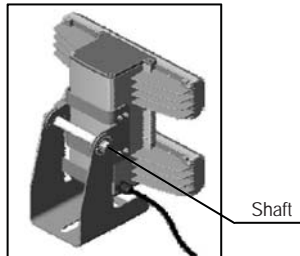

## DIMENSION

Unit: mm

Note: the luminaire power cable is 5m length.

## INSTALLATION GUIDE

Metal Screw

Fig. 1 Fix Holder

Shaft

Fig. 2 Release-Adjust-Fix

Fig. 3 Wire connection

Fig. 4 Wrap waterproof tape