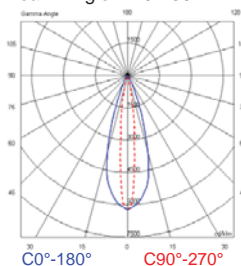

## ILLUMINANCE AND FIELD ANGLE

Product Code	Power Consumption	Field Angle	Flux(lm)[Typ.]	Color	CCT
30PJ000072GC010W	72 W	10°	3,500	Cool White	6,000K
30PJ000072GW010W		10°	2,460	Warm White	3,000K
30PJ000072GC030W		30°	3,500	Cool White	6,000K
30PJ000072GW030W		30°	2,460	Warm White	3,000K
30PJ000072GC300W		10°x30°	3,500	Cool White	6,000K
30PJ000072GW300W		10°x30°	2,460	Warm White	3,000K

## PHOTOMETRIC

Beam Angle = 10°

Center Beam Lux

	Cool White	Warm White	Beam Width 10°
5m	2,760 lx	1,930 lx	
10m	690 lx	480 lx	
20m	174 lx	120 lx	
30m	76 lx	54 lx	
40m	44 lx	30 lx	
50m	28 lx	19 lx	

Beam Angle = 30°

Center Beam Lux

	Cool White	Warm White	Beam Width 30°
5m	610 lx	426 lx	
10m	152 lx	106 lx	
20m	38 lx	27 lx	
30m	17 lx	12 lx	
40m	10 lx	7 lx	
50m	6 lx	4 lx	

Beam Angle = 10°x30°

Center Beam Lux

	Cool White	Warm White	Beam Width 10°x30°
5m	826 lx	578 lx	
10m	206 lx	144 lx	
20m	52 lx	36 lx	
30m	23 lx	16 lx	
40m	13 lx	9 lx	
50m	8 lx	6 lx	