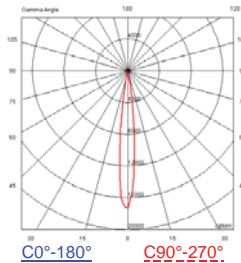

## SPECIFICATION

Parameter	Specification	Units
Power Consumption	72 @12Vdc	W
LEDs	36ea High Power LED	--
Input Voltage	12	Vdc
Operation Temperature	-30° ~ 50°	°C
IP Rating	65	--
Housing	Aluminum alloy	mm.
Weight	6.4	kg.

## ILLUMINANCE AND FIELD ANGLE

Product Code	Power Consumption	Field Angle	Flux(lm)[Typ.]	Color	CCT
30PJ000072GC010W	72 W	10°	3,500	Cool White	6,000K
30PJ000072GW010W		10°	2,460	Warm White	3,000K
30PJ000072GC030W		30°	3,500	Cool White	6,000K
30PJ000072GW030W		30°	2,460	Warm White	3,000K
30PJ000072GC300W		10°x30°	3,500	Cool White	6,000K
30PJ000072GW300W		10°x30°	2,460	Warm White	3,000K

## PHOTOMETRIC

Beam Angle = 10°

Center Beam Lux

	Cool White	Warm White	Beam Width 10°
5m	2,760 lx	1,930 lx	
10m	690 lx	480 lx	
20m	174 lx	120 lx	
30m	76 lx	54 lx	
40m	44 lx	30 lx	
50m	28 lx	19 lx	

Beam Angle = 30°

Center Beam Lux

	Cool White	Warm White	Beam Width 30°
5m	610 lx	426 lx	
10m	152 lx	106 lx	
20m	38 lx	27 lx	
30m	17 lx	12 lx	
40m	10 lx	7 lx	
50m	6 lx	4 lx	

Beam Angle = 10°x30°

Center Beam Lux

	Cool White	Warm White	Beam Width 10°x30°
5m	826 lx	578 lx	
10m	206 lx	144 lx	
20m	52 lx	36 lx	
30m	23 lx	16 lx	
40m	13 lx	9 lx	
50m	8 lx	6 lx	