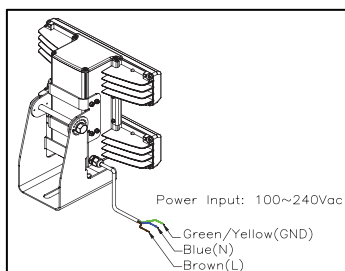

## DIMENSION

Unit: mm

Note: the luminaire power cable is 5m length.

## INSTALLATION GUIDE

Metal Screw

Fig. 1 Fix Holder

Shaft

Fig. 2 Release-Adjust-Fix

Fig. 3 Wire connection

Fig. 4 Wrap waterproof tape

## SPECIFICATION

Parameter	Specification	Units
Power Consumption	72 @12Vdc	W
LEDs	36ea High Power LED	--
Input Voltage	12	Vdc
Operation Temperature	-30° ~ 50°	°C
IP Rating	65	--
Housing	Aluminum alloy	mm.
Weight	6.4	kg.