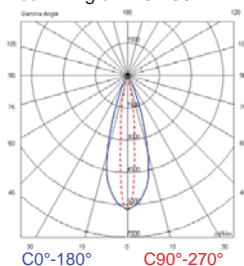

ILLUMINANCE AND FIELD ANGLE

Product Code	Power Consumption	Field Angle	Flux(lm)[Typ.]	Color	CCT
30PJ00032GC010W	32 W	10°	1,750	Cool White	6,000K
30PJ00032GW010W		10°	1,230	Warm White	3,000K
30PJ00032GC030W		30°	1,750	Cool White	6,000K
30PJ00032GW030W		30°	1,230	Warm White	3,000K
30PJ00032GC300W		10°x30°	1,750	Cool White	6,000K
30PJ00032GW300W		10°x30°	1,230	Warm White	3,000K

PHOTOMETRIC

Beam Angle = 10°

Center Beam Lux

	Cool White	Warm White	Beam Width 10°
5m	1,380 lx	965 lx	
10m	345 lx	240 lx	
20m	87 lx	60 lx	
30m	38 lx	26.8 lx	
40m	22 lx	15 lx	
50m	14 lx	9.6 lx	

Beam Angle = 30°

Center Beam Lux

	Cool White	Warm White	Beam Width 30°
5m	305 lx	213 lx	
10m	76 lx	53 lx	
20m	19 lx	13.3 lx	
30m	8.5 lx	6 lx	
40m	5 lx	3.5 lx	
50m	3 lx	2 lx	

Beam Angle = 10°x30°

Center Beam Lux

	Cool White	Warm White	Beam Width 10°x30°
5m	413 lx	289 lx	
10m	103 lx	72 lx	
20m	26 lx	18 lx	
30m	11.5 lx	8 lx	
40m	6.5 lx	4.6 lx	
50m	4 lx	3 lx	