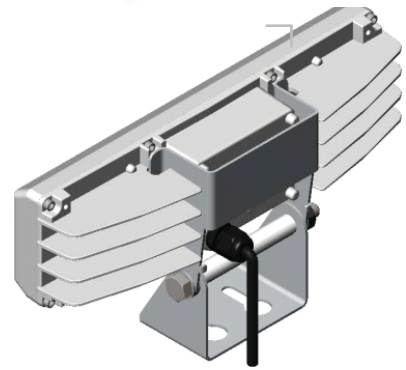

LED PROJECT LIGHT MODULARIZED 32W

Application

Area: Outdoor / Indoor

Purpose: Architectural lighting, Project lighting

Features

- Modularized design
- Narrow beam angle features precise aiming capabilities
- Integral power supply for 100~240Vac input
- LED modules driving by low-voltage DC without safety risk
- Switching mode and multi-channel constant current design
- High power factor design(>0.9)
- IP65 ingress protection
- Long life and save maintenance cost

DIMENSION

Unit: mm

Note: the luminaire power cable is 5m length.

INSTALLATION GUIDE

Fig. 1 Fix Holder

Fig. 2 Release-Adjust-Fix

Fig. 3 Wire connection

Fig. 4 Wrap waterproof tape

SPECIFICATION

Parameter	Specification	Units
Power Consumption	32 @12Vdc	W
LEDs	18ea High Power LED	--
Input Voltage	12	Vdc
Operation Temperature	-30° ~ 50°	°C
IP Rating	65	--
Housing	Aluminum alloy	mm.
Weight	2.6	kg.