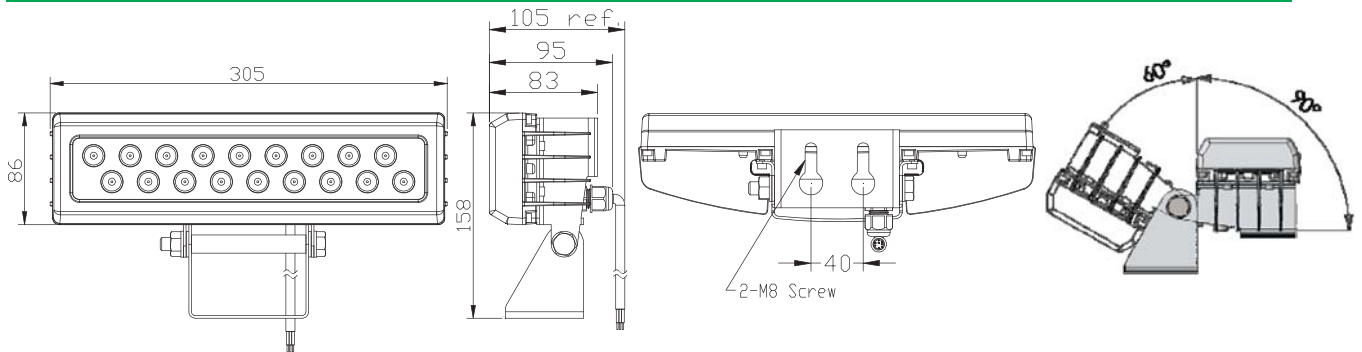

LED PROJECT LIGHT MODULARIZED 32W

Application

Area: Outdoor / Indoor

Purpose: Architectural lighting, Project lighting

Features

- Modularized design
- Narrow beam angle features precise aiming capabilities
- Integral power supply for 100~240Vac input
- LED modules driving by low-voltage DC without safety risk
- Switching mode and multi-channel constant current design
- High power factor design(>0.9)
- IP65 ingress protection
- Long life and save maintenance cost

DIMENSION

Unit: mm

Note: the luminaire power cable is 5m length.

INSTALLATION GUIDE

Fig. 1 Fix Holder

Fig. 2 Release-Adjust-Fix

Fig. 3 Wire connection

Fig. 4 Wrap waterproof tape

SPECIFICATION

Parameter	Specification	Units
Power Consumption	32 @12Vdc	W
LEDs	18ea High Power LED	--
Input Voltage	12	Vdc
Operation Temperature	-30° ~ 50°	°C
IP Rating	65	--
Housing	Aluminum alloy	mm.
Weight	2.6	kg.

Center Beam Lux

	Cool White	Warm White	Beam Width 30°
5m	305 lx	213 lx	
10m	76 lx	53 lx	
20m	19 lx	13.3 lx	
30m	8.5 lx	6 lx	
40m	5 lx	3.5 lx	
50m	3 lx	2 lx	

Beam Angle = 10°x30°

Center Beam Lux

	Cool White	Warm White	Beam Width 10°x30°
5m	413 lx	289 lx	
10m	103 lx	72 lx	
20m	26 lx	18 lx	
30m	11.5 lx	8 lx	
40m	6.5 lx	4.6 lx	
50m	4 lx	3 lx	