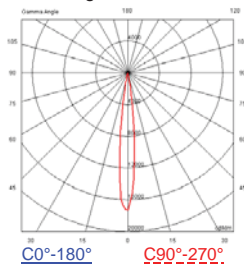

SPECIFICATION

Parameter	Specification	Units
Power Consumption	32 @12Vdc	W
LEDs	18ea High Power LED	--
Input Voltage	12	Vdc
Operation Temperature	-30° ~ 50°	°C
IP Rating	65	--
Housing	Aluminum alloy	mm.
Weight	2.6	kg.

ILLUMINANCE AND FIELD ANGLE

Product Code	Power Consumption	Field Angle	Flux(lm)[Typ.]	Color	CCT
30PJ00032GC010W	32 W	10°	1,750	Cool White	6,000K
30PJ00032GW010W		10°	1,230	Warm White	3,000K
30PJ00032GC030W		30°	1,750	Cool White	6,000K
30PJ00032GW030W		30°	1,230	Warm White	3,000K
30PJ00032GC300W		10°x30°	1,750	Cool White	6,000K
30PJ00032GW300W		10°x30°	1,230	Warm White	3,000K

PHOTOMETRIC

Beam Angle = 10°

Center Beam Lux

	Cool White	Warm White	Beam Width 10°
5m	1,380 lx	965 lx	
10m	345 lx	240 lx	
20m	87 lx	60 lx	
30m	38 lx	26.8 lx	
40m	22 lx	15 lx	
50m	14 lx	9.6 lx	

Beam Angle = 30°

Center Beam Lux

	Cool White	Warm White	Beam Width 30°
5m	305 lx	213 lx	
10m	76 lx	53 lx	
20m	19 lx	13.3 lx	
30m	8.5 lx	6 lx	
40m	5 lx	3.5 lx	
50m	3 lx	2 lx	

Beam Angle = 10°x30°

Center Beam Lux

	Cool White	Warm White	Beam Width 10°x30°
5m	413 lx	289 lx	
10m	103 lx	72 lx	
20m	26 lx	18 lx	
30m	11.5 lx	8 lx	
40m	6.5 lx	4.6 lx	
50m	4 lx	3 lx	