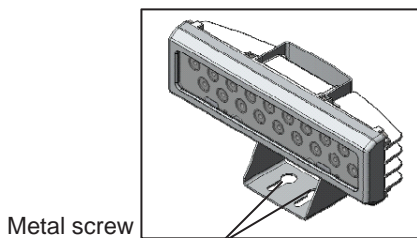

LED PROJECT LIGHT MODULARIZED 32W

Application

Area: Outdoor / Indoor

Purpose: Architectural lighting, Project lighting

Features

- Modularized design
- Narrow beam angle features precise aiming capabilities
- Integral power supply for 100~240Vac input
- LED modules driving by low-voltage DC without safety risk
- Switching mode and multi-channel constant current design
- High power factor design(>0.9)
- IP65 ingress protection
- Long life and save maintenance cost

DIMENSION

Unit: mm

Note: the luminaire power cable is 5m length.

INSTALLATION GUIDE

Fig. 1 Fix Holder

Fig. 2 Release-Adjust-Fix

Fig. 3 Wire connection

Fig. 4 Wrap waterproof tape

SPECIFICATION

Parameter	Specification	Units
Power Consumption	32 @12Vdc	W
LEDs	18ea High Power LED	--
Input Voltage	12	Vdc
Operation Temperature	-30° ~ 50°	°C
IP Rating	65	--
Housing	Aluminum alloy	mm.
Weight	2.6	kg.