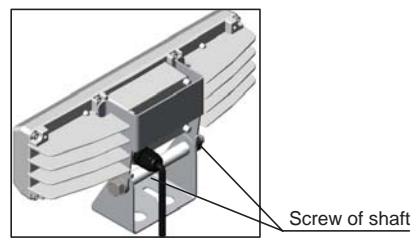

DIMENSION

Unit: mm

Note: the luminaire power cable is 5m length.

INSTALLATION GUIDE

Fig. 1 Fix Holder

Fig. 2 Release-Adjust-Fix

Fig. 3 Wire connection

Fig. 4 Wrap waterproof tape

SPECIFICATION

Parameter	Specification	Units
Power Consumption	32 @12Vdc	W
LEDs	18ea High Power LED	--
Input Voltage	12	Vdc
Operation Temperature	-30° ~ 50°	°C
IP Rating	65	--
Housing	Aluminum alloy	mm.
Weight	2.6	kg.