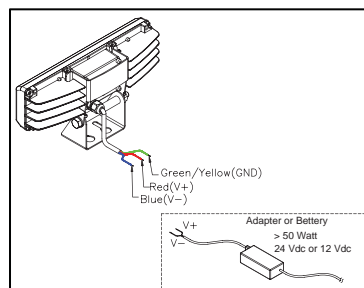

DIMENSION

Unit: mm

Note: the luminaire power cable is 5m length.

INSTALLATION GUIDE

Fig. 1 Fix Holder

Fig. 2 Release-Adjust-Fix

Fig. 3 Wire connection

Fig. 4 Wrap waterproof tape

SPECIFICATION

Parameter	Specification	Units
Power Consumption	32 @12Vdc	W
LEDs	18ea High Power LED	--
Input Voltage	12	Vdc
Operation Temperature	-30° ~ 50°	°C
IP Rating	65	--
Housing	Aluminum alloy	mm.
Weight	2.6	kg.