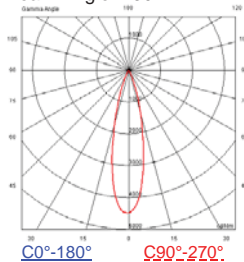

SPECIFICATION

Parameter	Specification	Units
Power Consumption	32 @12Vdc	W
LEDs	18ea High Power LED	--
Input Voltage	12	Vdc
Operation Temperature	-30° ~ 50°	°C
IP Rating	65	--
Housing	Aluminum alloy	mm.
Weight	2.6	kg.

ILLUMINANCE AND FIELD ANGLE

Product Code	Power Consumption	Field Angle	Flux(lm)[Typ.]	Color	CCT
30PJ00032GC010W	32 W	10°	1,750	Cool White	6,000K
30PJ00032GW010W		10°	1,230	Warm White	3,000K
30PJ00032GC030W		30°	1,750	Cool White	6,000K
30PJ00032GW030W		30°	1,230	Warm White	3,000K
30PJ00032GC300W		10°x30°	1,750	Cool White	6,000K
30PJ00032GW300W		10°x30°	1,230	Warm White	3,000K

PHOTOMETRIC

Beam Angle = 10°

Center Beam Lux

	Cool White	Warm White	Beam Width 10°
5m	1,380 lx	965 lx	
10m	345 lx	240 lx	
20m	87 lx	60 lx	
30m	38 lx	26.8 lx	
40m	22 lx	15 lx	
50m	14 lx	9.6 lx	

Beam Angle = 30°

Center Beam Lux

	Cool White	Warm White	Beam Width 30°
5m	305 lx	213 lx	
10m	76 lx	53 lx	
20m	19 lx	13.3 lx	
30m	8.5 lx	6 lx	
40m	5 lx	3.5 lx	
50m	3 lx	2 lx	

Beam Angle = 10°x30°

Center Beam Lux

	Cool White	Warm White	Beam Width 10°x30°
5m	413 lx	289 lx	
10m	103 lx	72 lx	
20m	26 lx	18 lx	
30m	11.5 lx	8 lx	
40m	6.5 lx	4.6 lx	
50m	4 lx	3 lx	