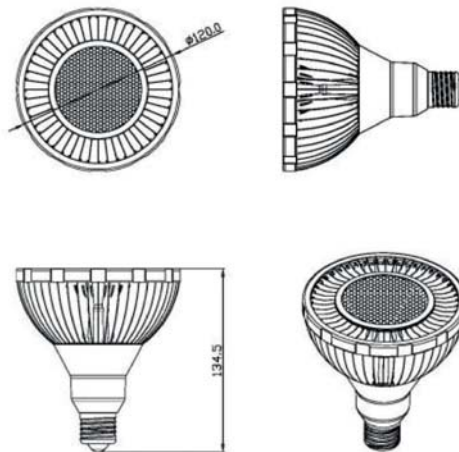

DIMENSION

Unit : mm. , Tolerance : 2.5 mm.

SPECIFICATION

Parameter	Specification	Units
Power Consumption	18	W
Power Factor	0.93 - 0.97	--
Max/Min. Input Voltage	110 / 240	V.
Field Angles	30°	Degree
Weight	240 ± 3	g.
Life Time	20,000	hrs.
Base	E27	--

ILLUMINANCE AND FIELD ANGLE

- White / Warm White

Product Code	Power Consumption	Field Angle	Flux(lm)[Typ.]	Lux@ 1m.[Typ.]	Color	CCT	CRI
30P7110018AC030W	18 W	30°	680	3,800	White	6,000K ±10%	>70
30P7110018AW030W		30°	550	2,800	Warm White	3,000K ±10%	>80