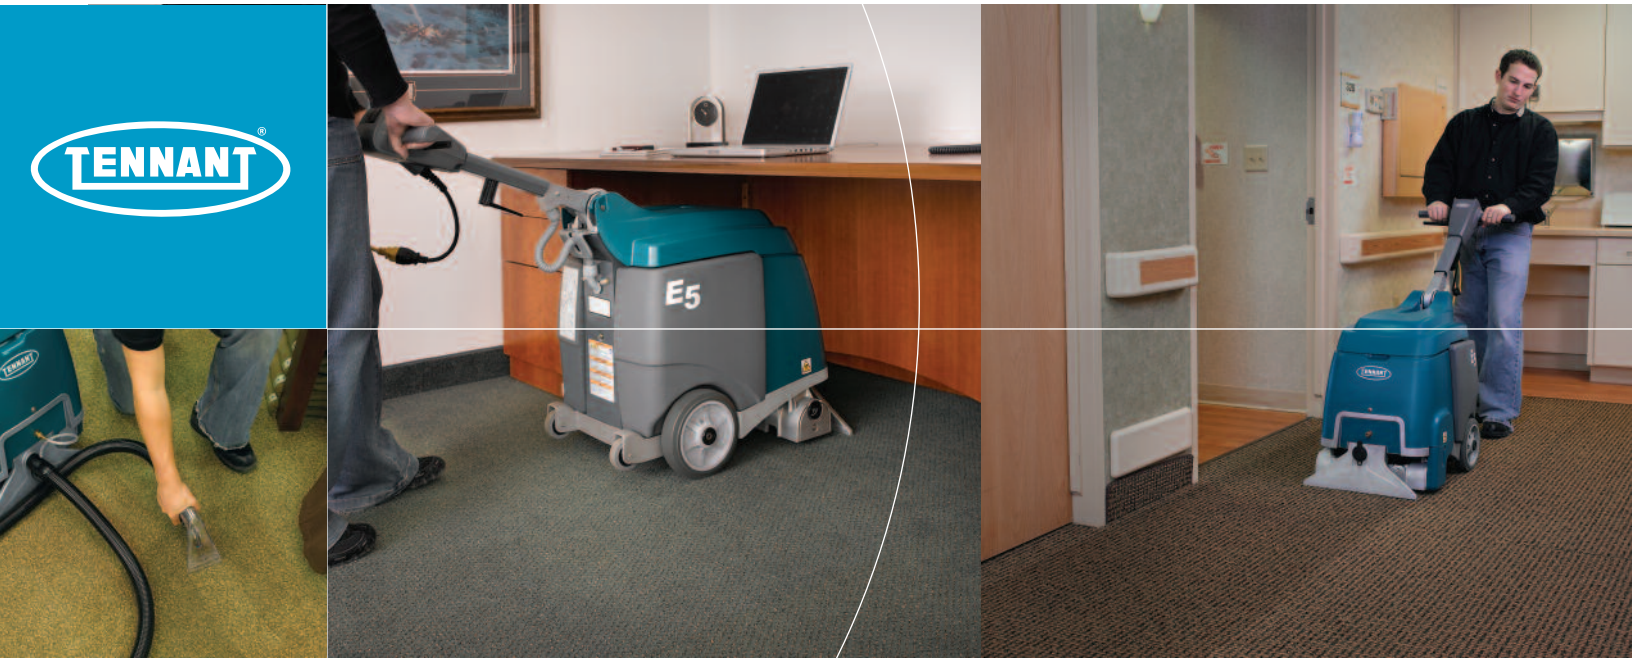

E5

Compact, Low-profile Carpet Extractor

- Superior carpet cleaning results from unparalleled deep cleaning technology
- Improve productivity and cleaning results in congested and hard-to-reach areas with low profile, compact design
- Reduce operator fatigue and improve productivity with low-effort pull back operation and Insta-Adjust™ ergonomic handle

Exceptionally powerful deep cleaning performance in congested areas.

Superior cleaning performance

Maximize cleaning performance across the entire cleaning path with dual overlapping spray jets and exceptional vacuum suction. Unique double-tuft float-adjust brush design adjusts to different carpet pile depths – no manual adjustment needed.

Deep clean around and under obstacles

Easily clean around and under objects like beds, desks, and tables with the compact, low profile design. The Insta-Adjust handle extends cleaning reach.

Whisper quiet, anywhere cleaning

E5 LOW-PROFILE EXTRACTOR

SPECIFICATIONS

Cleaning path	15 in / 380 mm
Brush speed	1,200 rpm
Brush motor	0.4 hp / 0.30 kW
Solution/recovery tank	5 gal / 19 L
Water lift	86 in / 2,180 mm
Vacuum motor	1.2 hp / 0.89 kW
Power cord	50 ft / 15 m
Sound level	69 dBA