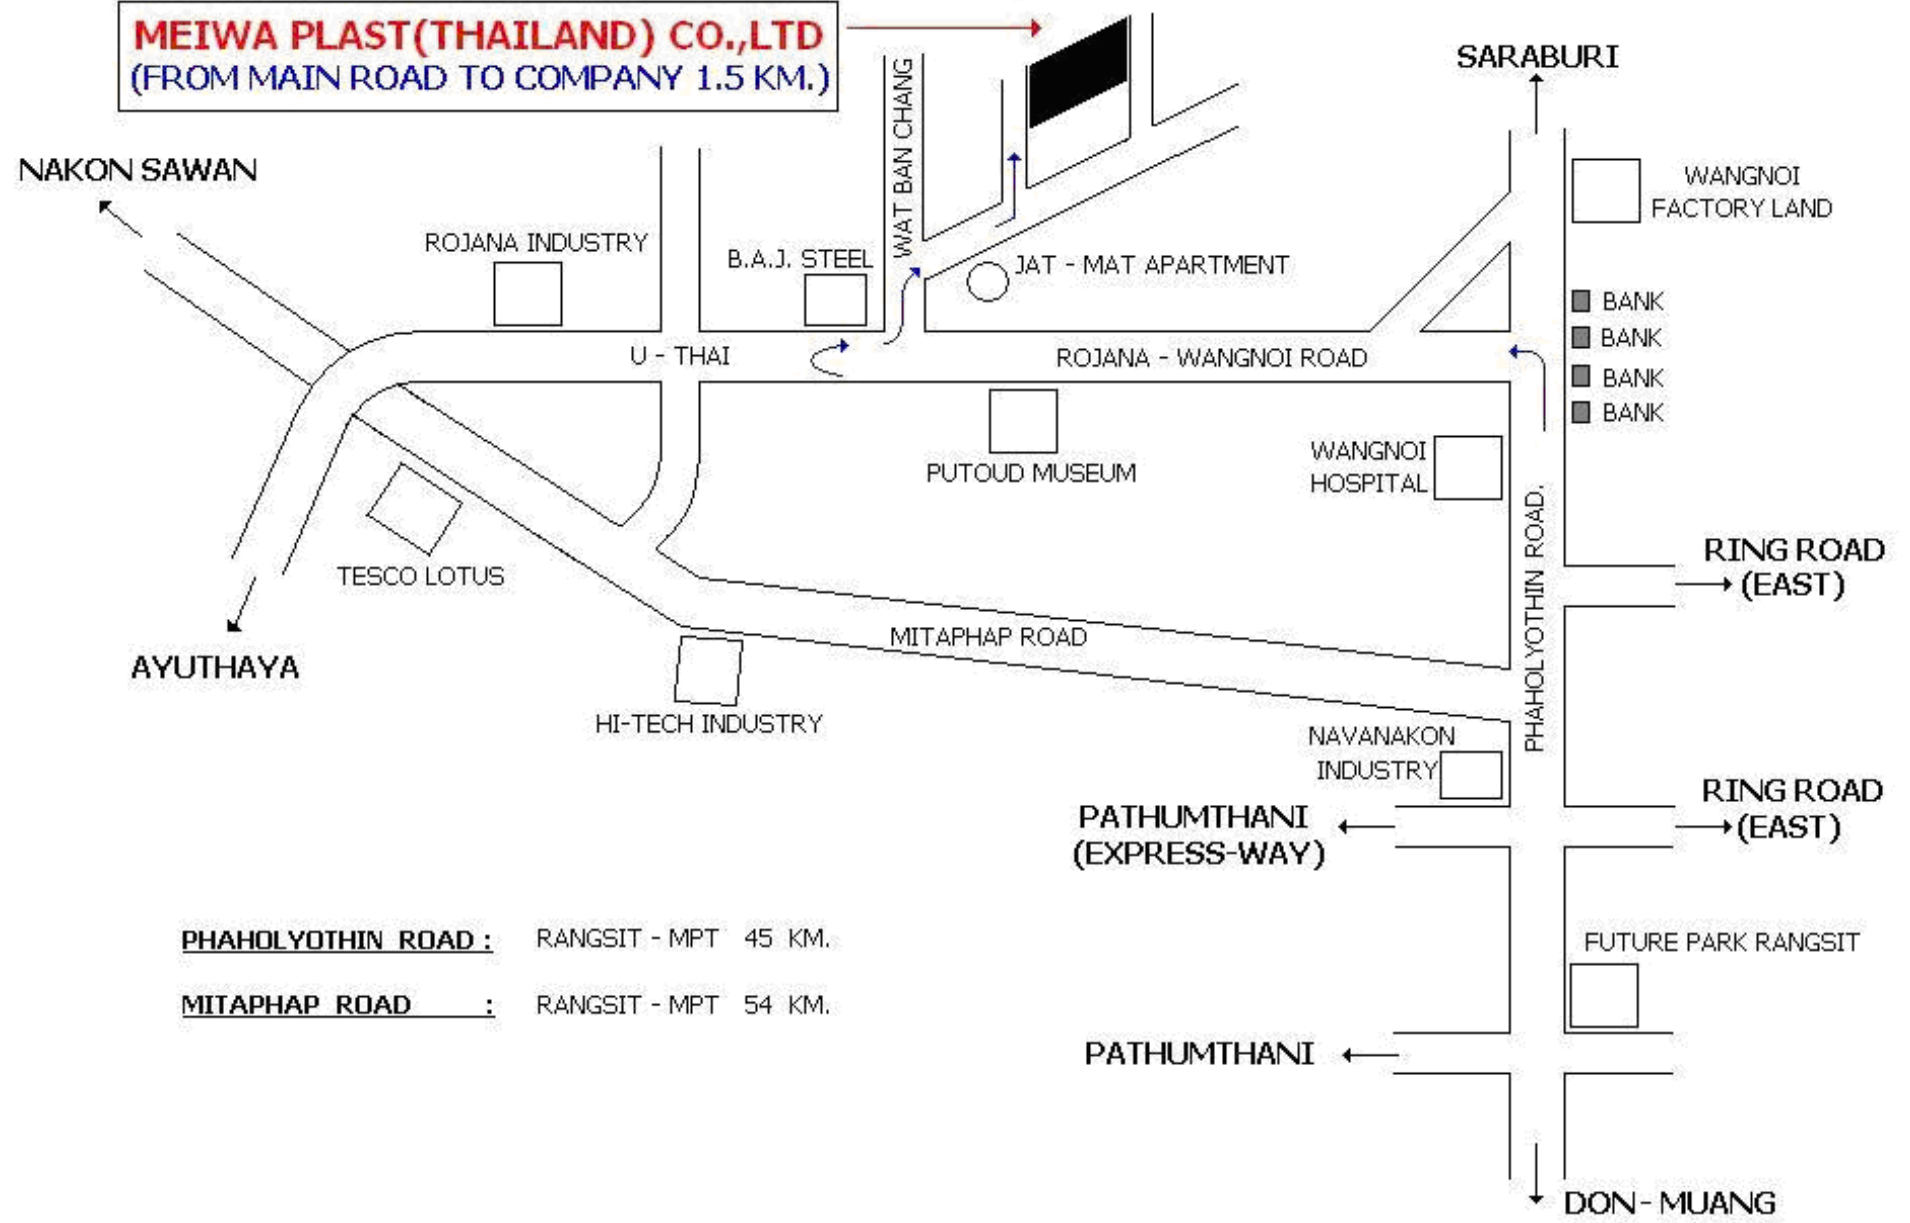

MEIWA PLAST (THAILAND) CO.,LTD
 (FROM MAIN ROAD TO COMPANY 1.5 KM.)

PHAHOLYOTHIN ROAD : RANGSIT - MPT 45 KM.

MITAPHAP ROAD : RANGSIT - MPT 54 KM.